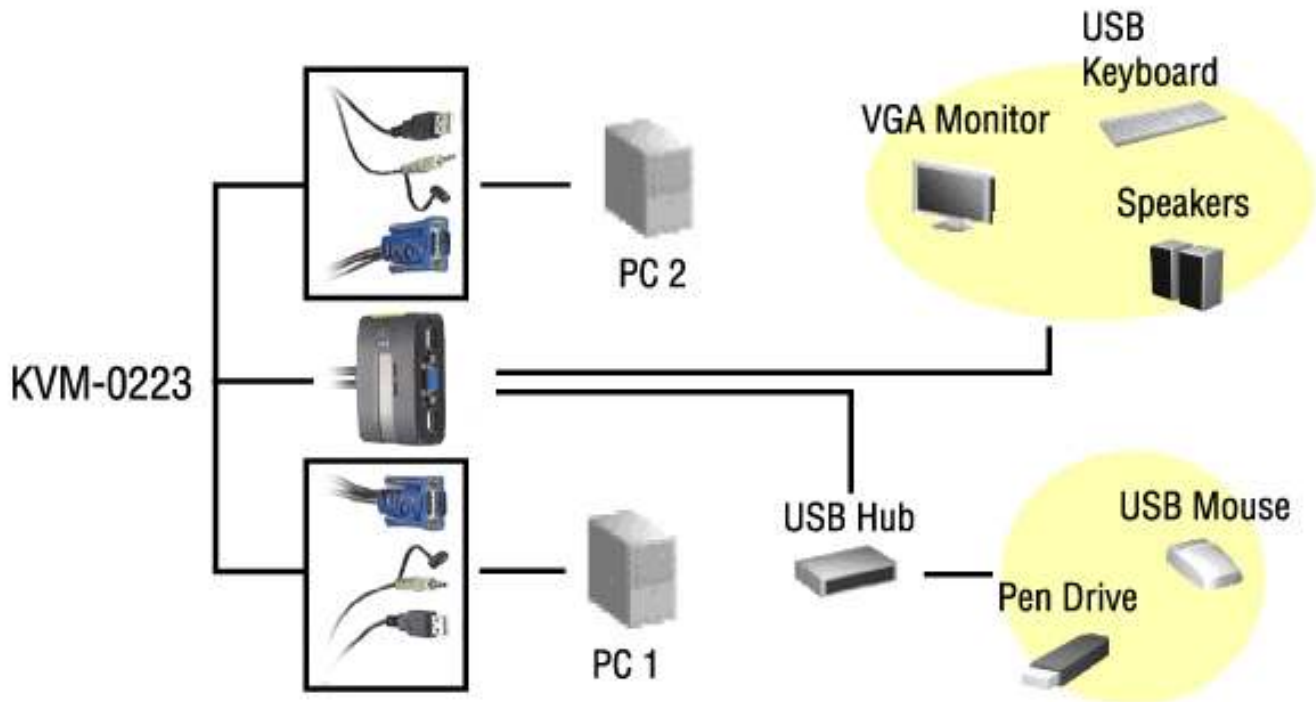

Product Diagram

Order Information

KVM-0223: 2-Port USB KVM Switch

Package Content

- KVM-0223
- User Manual
- Quick Installation Guide