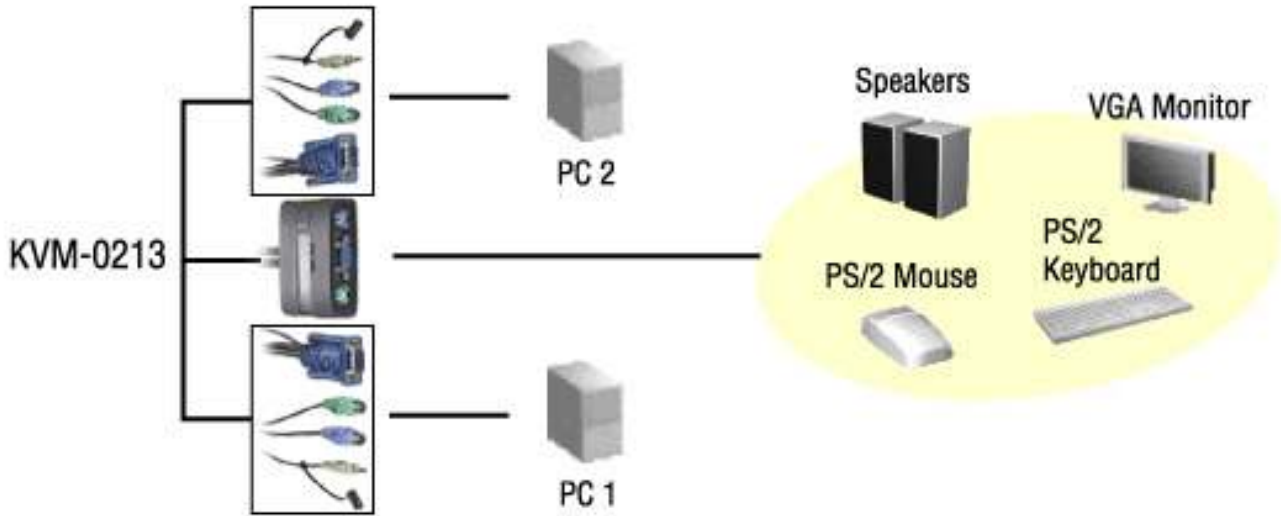

Product Diagram

Order Information

KVM-0213: 2-Port PS/2 KVM Switch

Package Content

- KVM-0213
- User Manual
- Quick Installation Guide